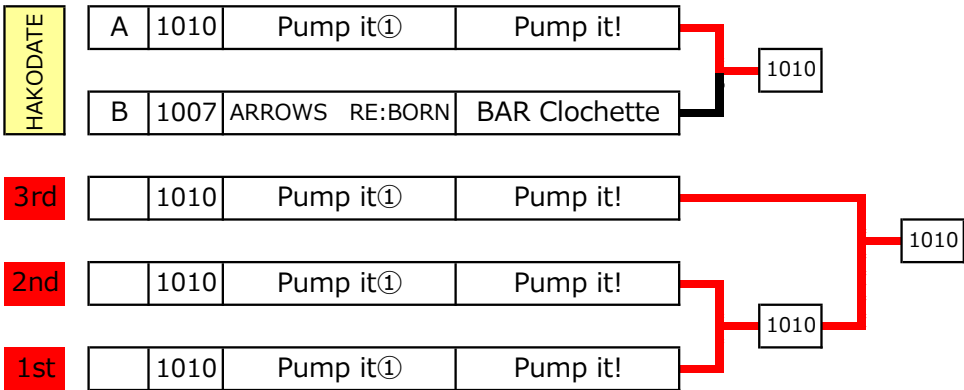

函館 LEAGUE YEAR CHAMPIONSHIP 2019

2019 WINNER

1010	Pump it①	Pump it!